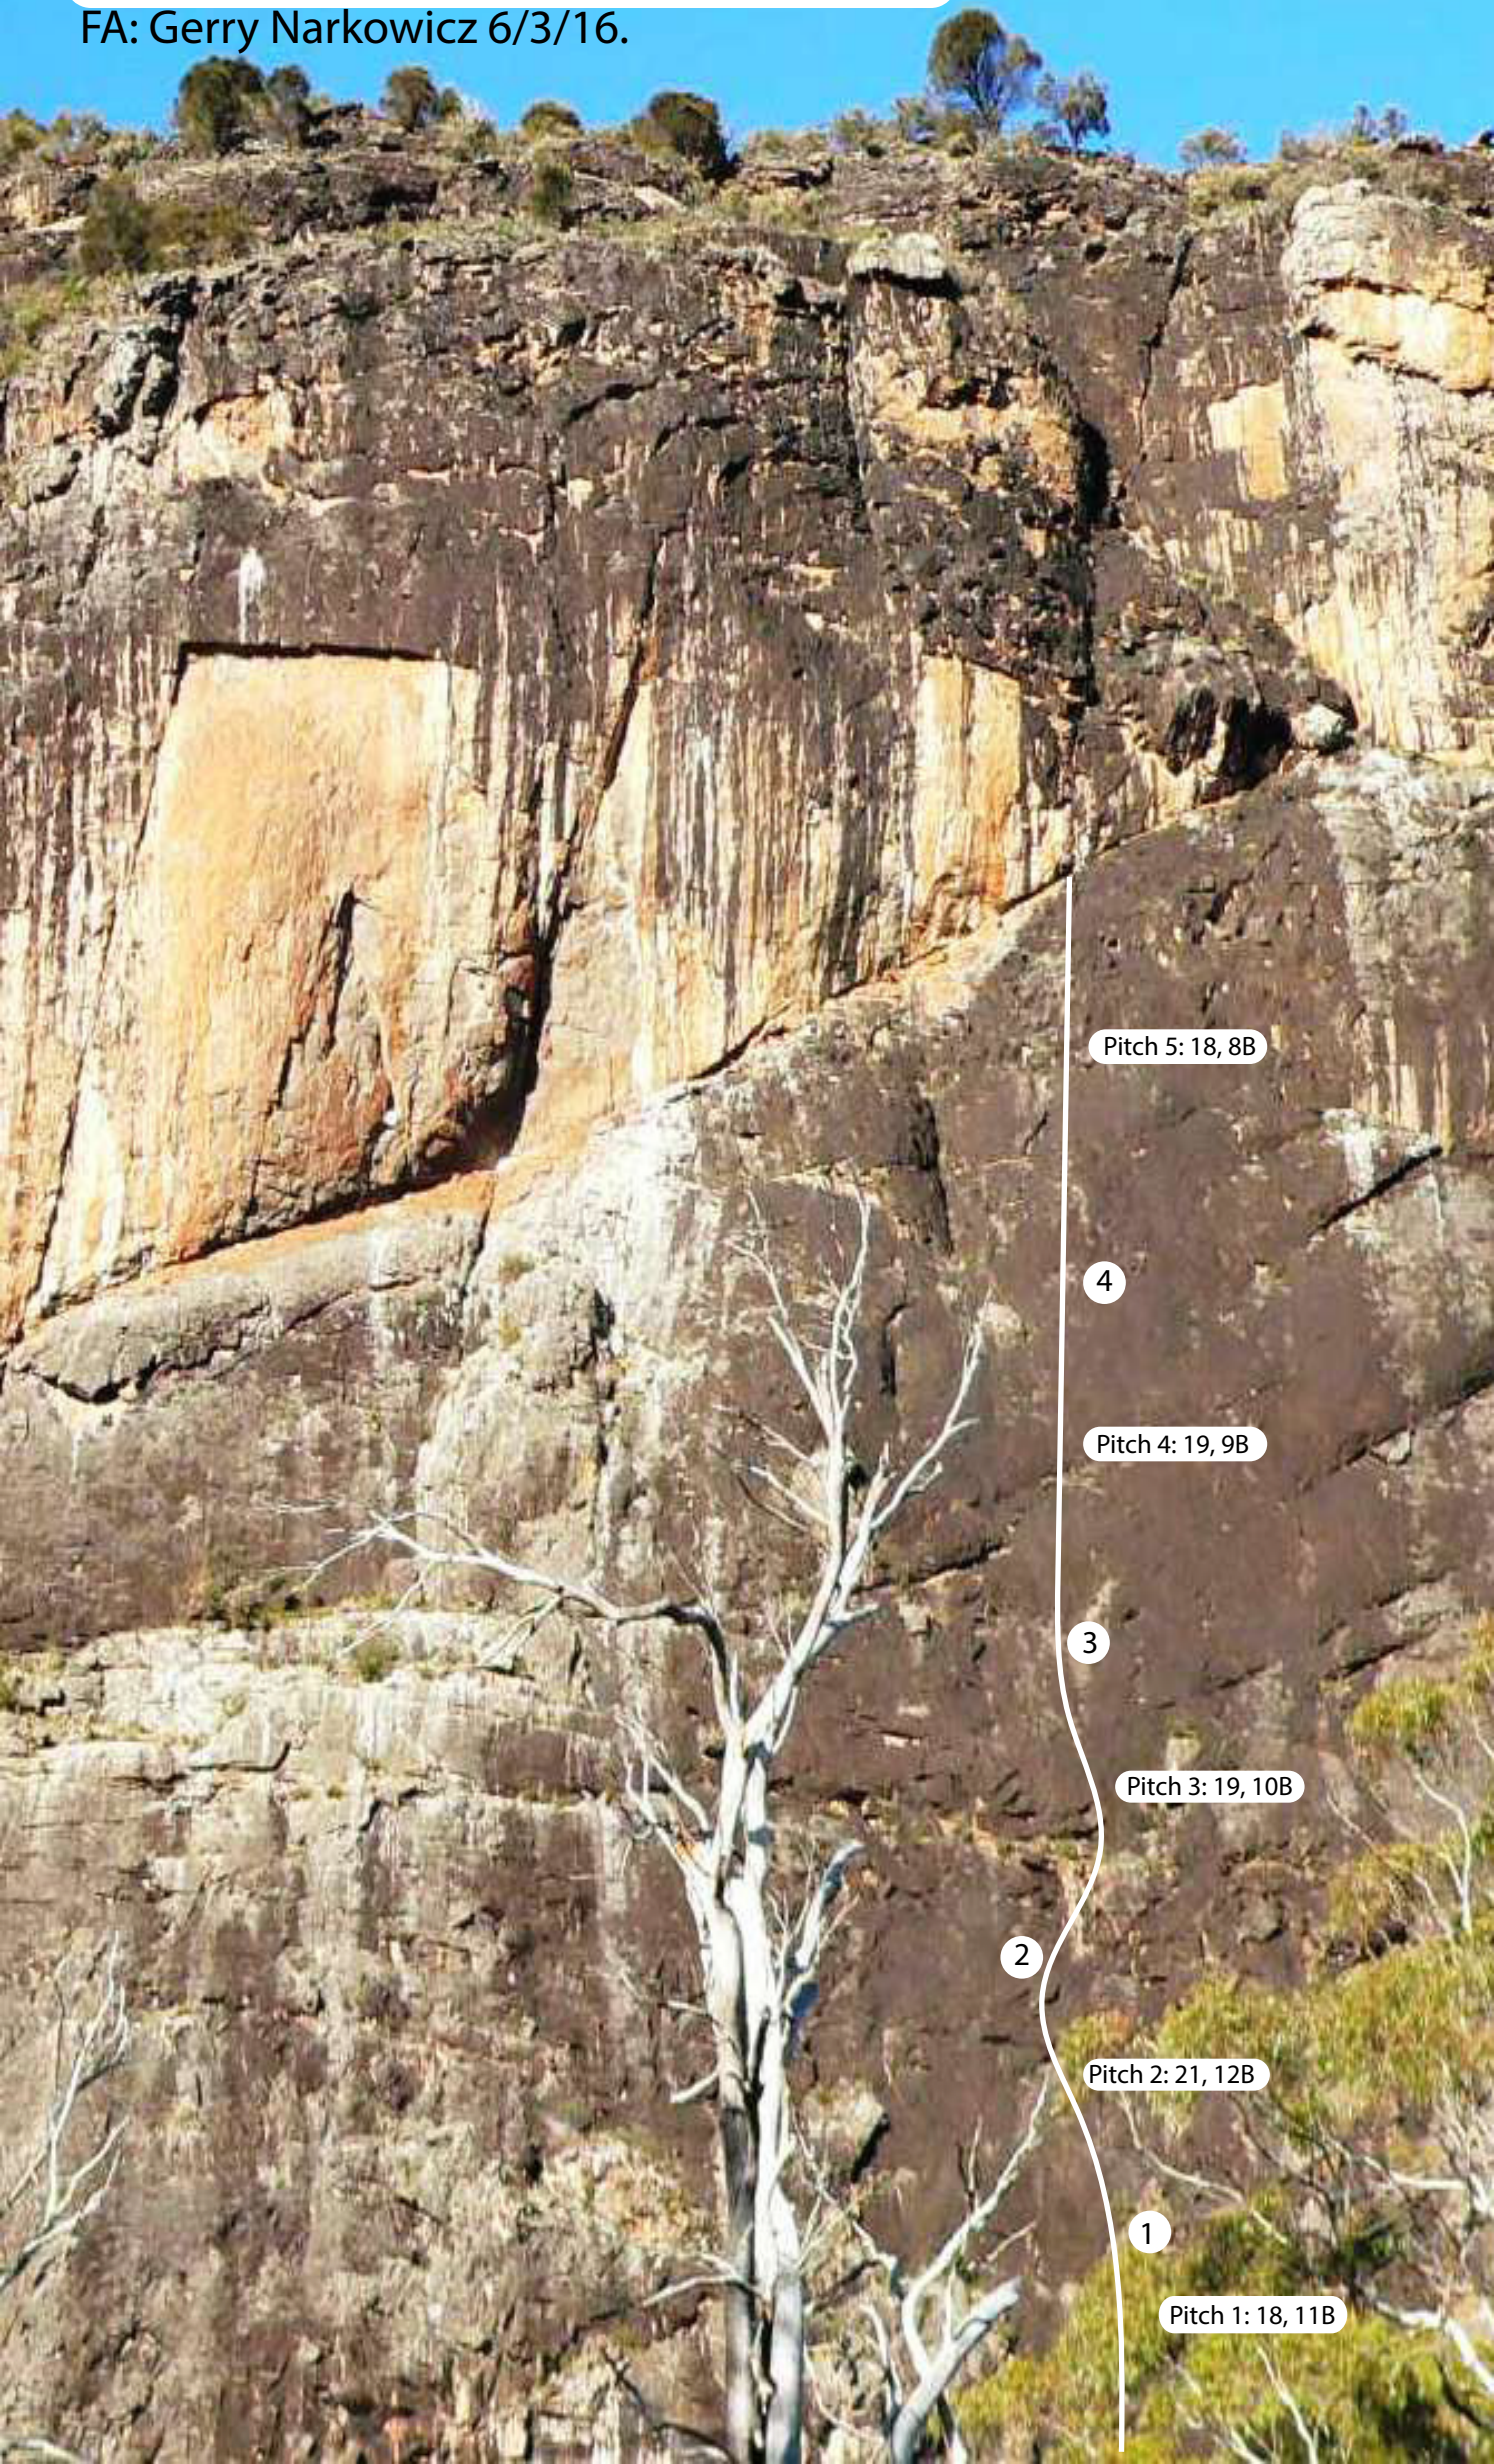

RAINBOW IN THE DARK (18, 21, 19, 19, 18)

FA: Gerry Narkowicz 6/3/16.

Pitch 5: 18, 8B

4

Pitch 4: 19, 9B

3

Pitch 3: 19, 10B

2

Pitch 2: 21, 12B

1

Pitch 1: 18, 11B